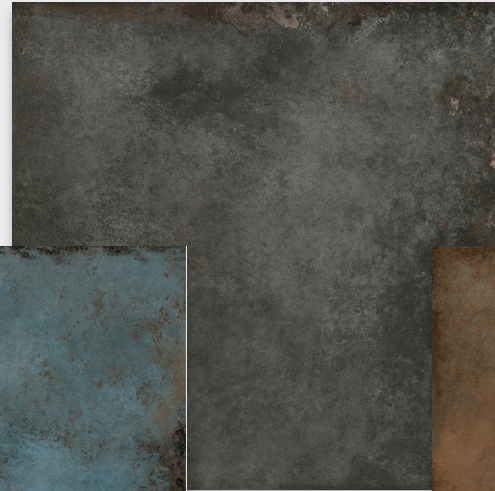

# Alloy

120 x 120 cm

TIMEX<sup>®</sup>  
CERAMIC  
architectural ideas personified

TILE  
OF  
SPAIN

Porcelain Tile | 1 pc per box  
Semi Polished-High Gloss | 38 kg per box  
Wall/Floor Tile | 8 Faces Random

The Alloy series is a stunning collection inspired by the seamless fusion of metal and stone textures. With a contemporary edge and a refined, industrial charm, this series boasts versatile tiles that add depth and sophistication to any space. Whether it's the cool tones of Alloy Coal, the vibrant allure of Alloy Copper, the soothing hue of Alloy Mint, or the modern neutrality of Alloy Azzurro, each tile tells its own story.

COAL

COPPER

AZZURRO

MINT

The Alloy series is perfect for creating sleek, modern interiors with a touch of raw elegance, ideal for residential and commercial projects alike.

ALLOY AZZURRO

ALLOY COAL

TIMEX CERAMIC