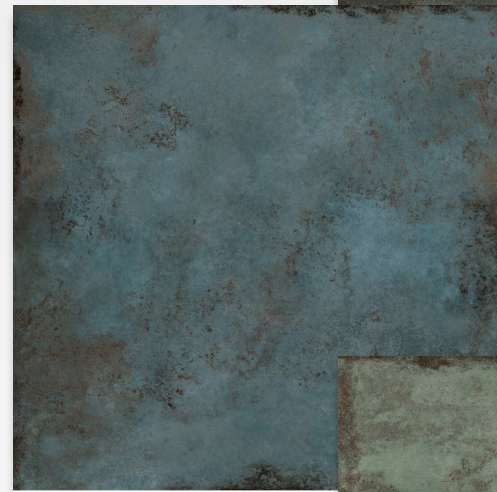

# Alloy

120 x 120 cm

TIMEX<sup>®</sup>  
CERAMIC  
architectural ideas personified

TILE  
OF  
SPAIN

Porcelain Tile | 1 pc per box  
Semi Polished-High Gloss | 38 kg per box  
Wall/Floor Tile | 8 Faces Random

The Alloy series is a stunning collection inspired by the seamless fusion of metal and stone textures. With a contemporary edge and a refined, industrial charm, this series boasts versatile tiles that add depth and sophistication to any space. Whether it's the cool tones of Alloy Coal, the vibrant allure of Alloy Copper, the soothing hue of Alloy Mint, or the modern neutrality of Alloy Azzurro, each tile tells its own story.

COAL

COPPER

AZZURRO

MINT

The Alloy series is perfect for creating sleek, modern interiors with a touch of raw elegance, ideal for residential and commercial projects alike.

ALLOY AZZURRO

ALLOY COAL

TIMEX CERAMIC