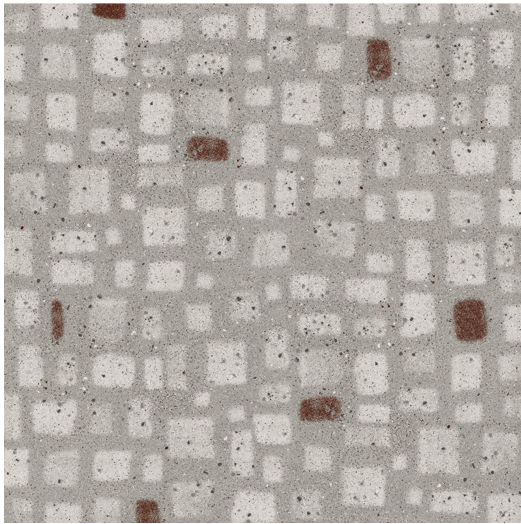

# 12001

1200 x 1200 mm

Porcelain Tile	1 pc per box
Matt Finish	32 kg per box
Wall/Floor Tile	8 faces random

12001

The 12001 series captures the essence of classic terrazzo with a modern twist. This single tile, crafted in neutral shades, balances subtle sophistication with timeless charm. Its speckled design offers a harmonious blend of earthy tones, making it a versatile choice for a variety of spaces.

12001

TIMEX CERAMIC

---