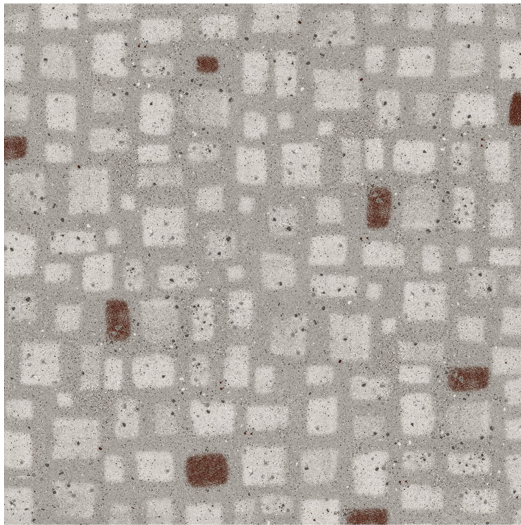

# 12001

1200 x 1200 mm

Porcelain Tile	1 pc per box
Matt Finish	32 kg per box
Wall/Floor Tile	8 faces random

12001

The 12001 series captures the essence of classic terrazzo with a modern twist. This single tile, crafted in neutral shades, balances subtle sophistication with timeless charm. Its speckled design offers a harmonious blend of earthy tones, making it a versatile choice for a variety of spaces.

12001

TIMEX CERAMIC

---